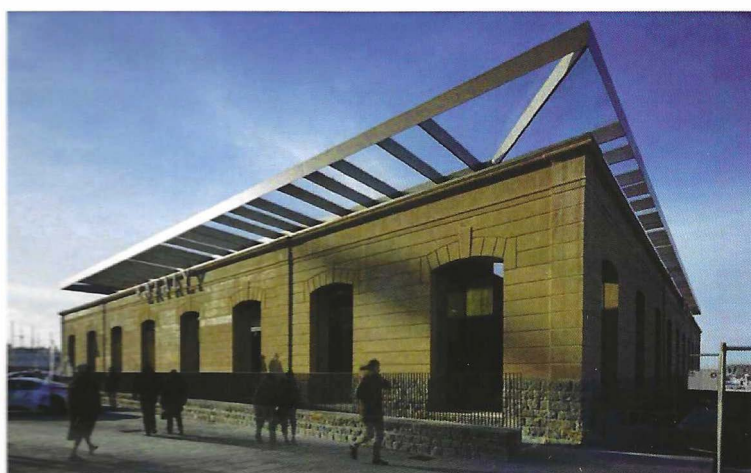

EUROPEAN
ARCHITECTURE
AWARDS®
2019/2020

SECOND
EDITION

CERTIFICATE OF ACHIEVEMENT

WINNER
CATEGORY
RETAIL

Archea Associati Srl
Wine Warehouse Rehabilitation - Eataly Store
Trieste, Italy
www.archea.it

JURY MEMBERS